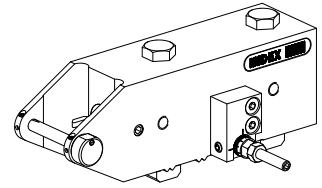

Basic holder MS16 grooving slide Fette T

Technical data

Slide system MS	MS16 grooving slide
Drive	not live
Fixation MS	W serration
Mounting	Fette T160F
X [mm]	88 (3.46")
Y [mm]	–
Z [mm]	0 ()
INDEX TRAUB products	MS16-6 • MS16-6 Plus