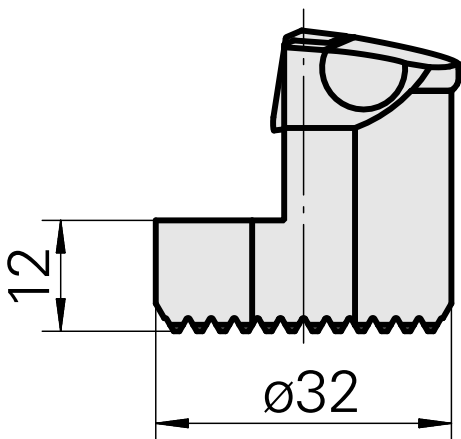

## Boring head for VC.. 1604..

### Technical data

Mounting	for VC.. 1604..
Cooling	internal
Pressure	50 bar
X [mm]	32 (1.26")
Z [mm]	22 (0.87)
INDEX TRAUB products	G220.3 • G220 • R200 • TNX65/42 • TNX220.3

## **Accessories**

Required for operation

[Countersunk screw Wohlhaupter Nr. 115673](#)

Product ID : **10587078**

Previous product ID : **W00013.0026**

---