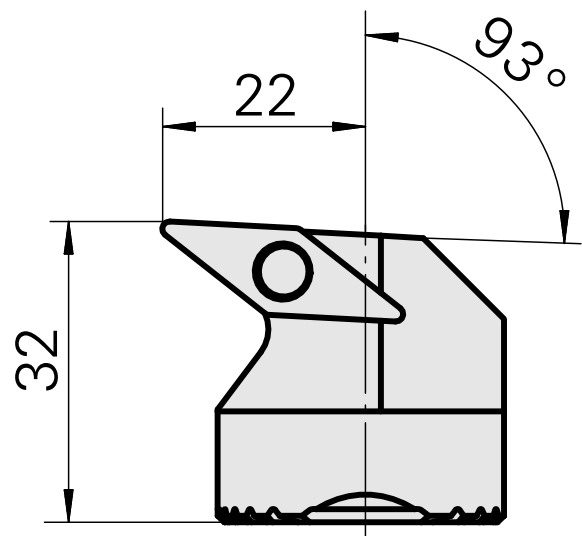

## Boring head for VC.. 1604..

### Technical data

Mounting	for VC.. 1604..
Cooling	internal
Pressure	50 bar
X [mm]	32 (1.26")
Z [mm]	22 (0.87)
INDEX TRAUB products	G220.3 • G220 • R200 • TNX65/42 • TNX220.3