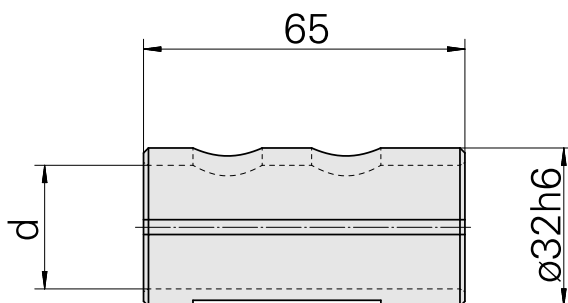

### Technical data

TH accessories category	Mounting sleeve
Mounting	D32
Tool mounting	pre-machined