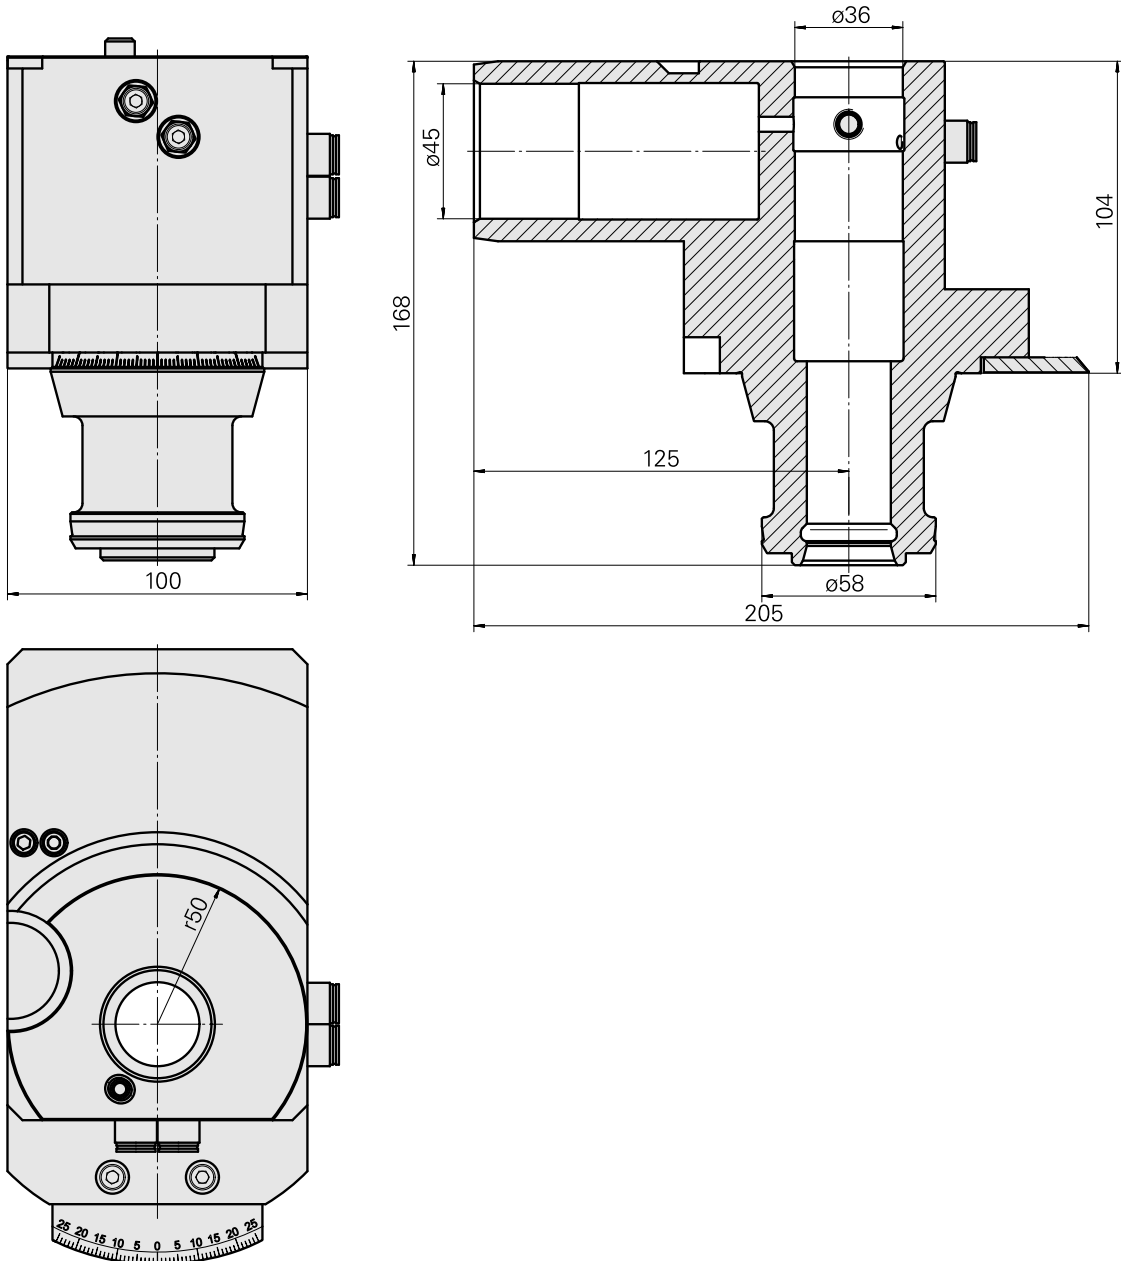

Mount TNL32/TNK42

Technical features

TH accessories category

Tool mounting

Adapter pre-adjustment block

TNL32

Documents

Product notes