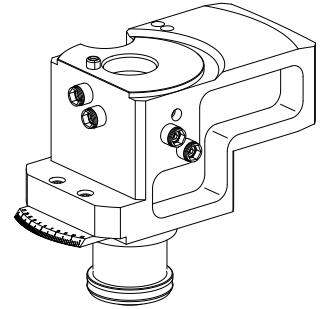

Mount TNL32/TNK42

Technical features

TH accessories category

Tool mounting

Adapter pre-adjustment block

TNL32

Documents

Product notes