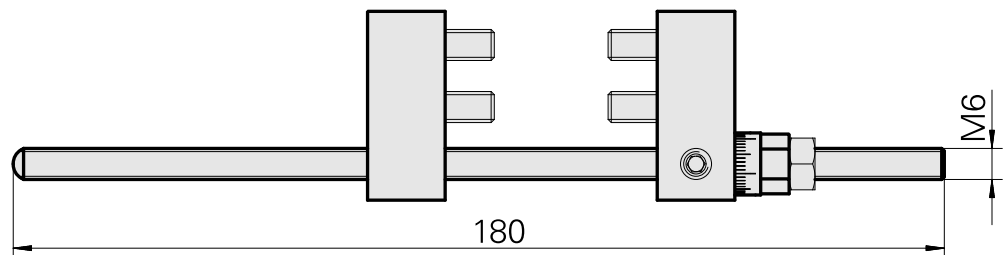

Stop Feineinstellung; groß

Technical features

There are currently no additional technical features stored for this product

Documents

No downloads available for this product