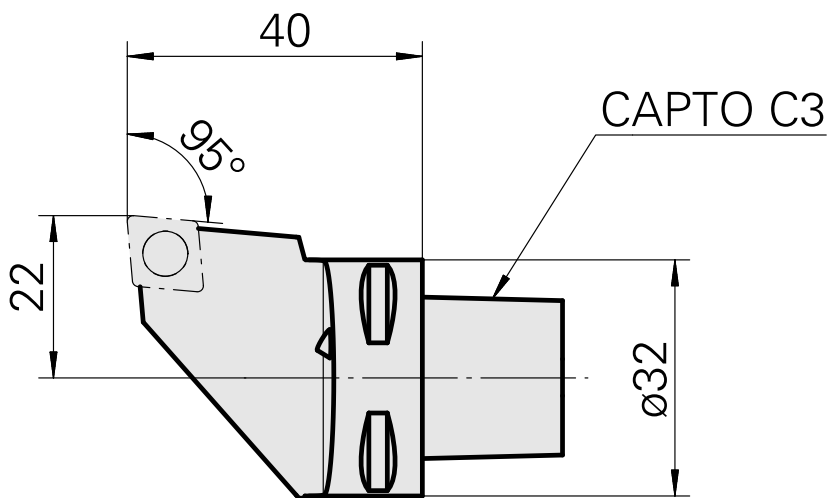

INDEX CAPTO C3 for CC.. 09T3.., left, with gripper groove

Technical data

TH accessories category

INDEX CAPTO C3

Mounting

for CC.. 09T3..

Quick change inserts

Turning tool holder