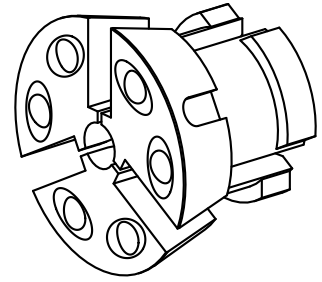

## Clamping head SK9022 D=7,00mm

### Technical data

<b>Clamping device size</b>	SK9022
<b>manufacturer product line</b>	SPANNTOP nova chuck
<b>Clamping type</b>	smooth
<b>Nominal diameter (mm)</b>	7 Millimeter
<b>Clamping method</b>	External clamping
<b>Clamping head front nose</b>	without
<b>manufacturer product line</b>	Hainbuch

No 3-side view is currently available for this product