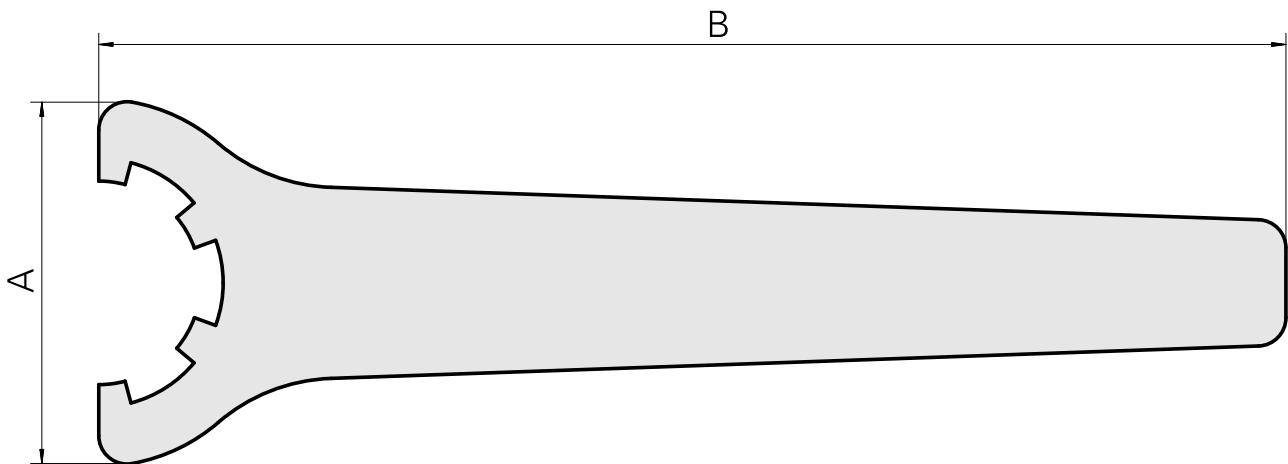

Spanner

Technical data

TH accessories category	Tool
Mounting	ER25
Collet type	ER 25
Clamping nut type	Female thread
Tools for Collet chucks	Clamping nut wrench

10802433
490219.0251

INDEX

Documents

No downloads available for this product