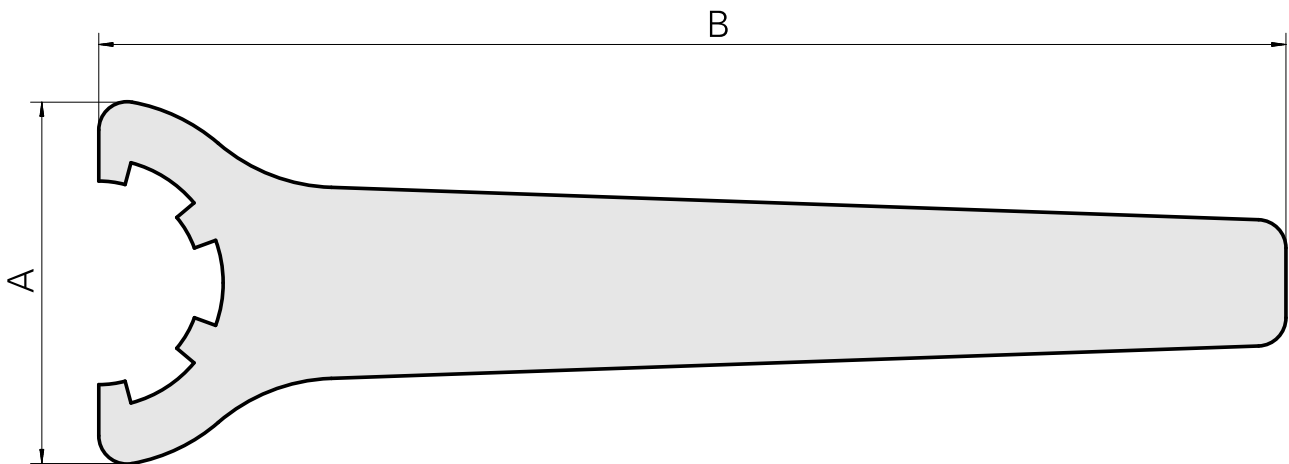

Spanner

Technical features

TH accessories category	Tool
Mounting	ER25
Collet type	ER 25
Clamping nut type	Female thread
Tools for Collet chucks	Clamping nut wrench

10802433
490219.0251

INDEX

Documents

No downloads available for this product