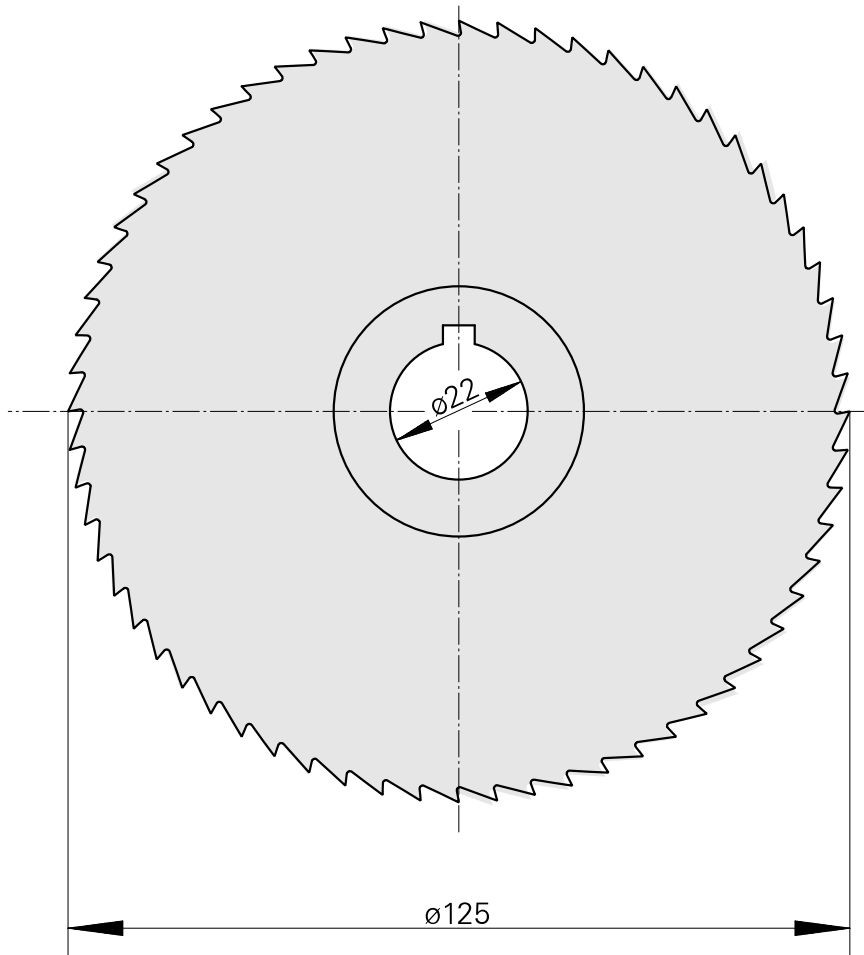

## Saw blade, circular saw blade width 6 mm (0.23")

### Technical data

TH accessories category

Circular saw blade d125

Tool mounting

22mm

10786817  
223015.2560

**INDEX**

---