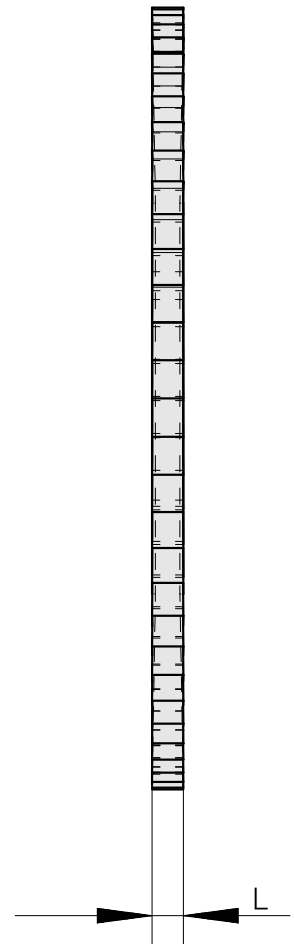

## Saw blade, circular saw blade width 6 mm (0.23")

### Technical data

TH accessories category

Circular saw blade d125

Tool mounting

22mm

10786817  
223015.2560

**INDEX**

---