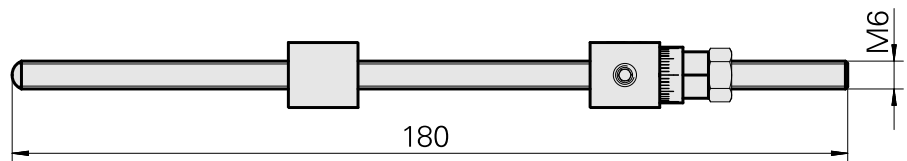

Stop Feineinstellung; klein

Technical data

There are currently no additional technical features stored for this product

Documents

No downloads available for this product