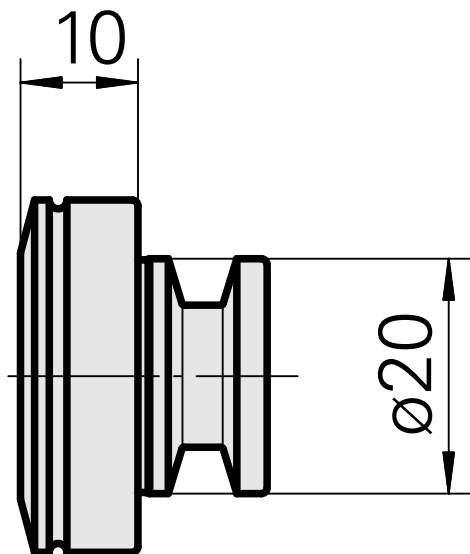

## WFB 20-12, bouchon obturateur

### Technical data

TH accessories category

WFB 20-12

Quick change inserts

miscell mounting

10775402  
837714

**INDEX**

---