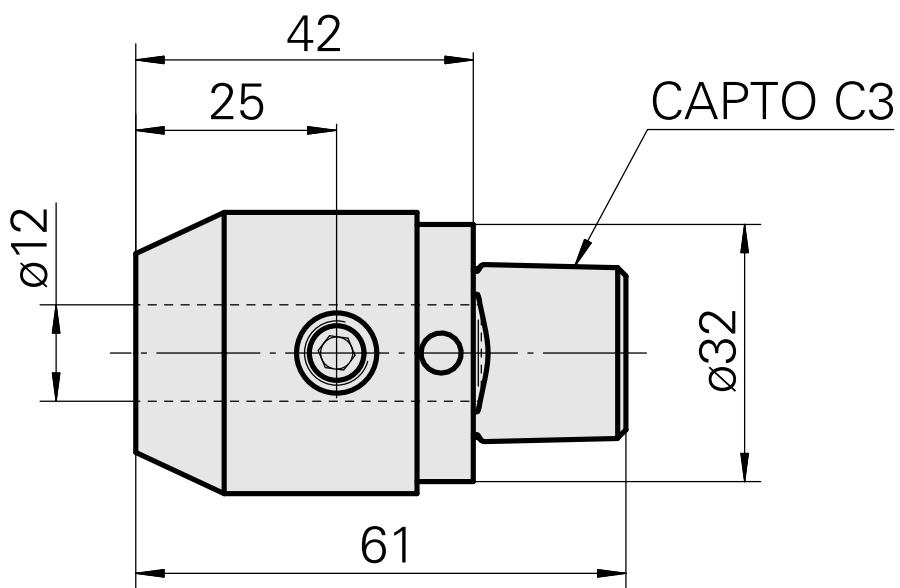

INDEX CAPTO C3 D12

Technical data

TH accessories category

INDEX CAPTO C3

Mounting

D12

Quick change inserts

Weldon mounting

Documents

No downloads available for this product

Accessories

Optional accessories

Other accessories

[Mounting sleeve with collar D12](#)

Product ID : 11060576

Previous product ID : W94280.21--

[Clamping sleeve D12](#)

Product ID : 10964938

Previous product ID : 993112.-----
