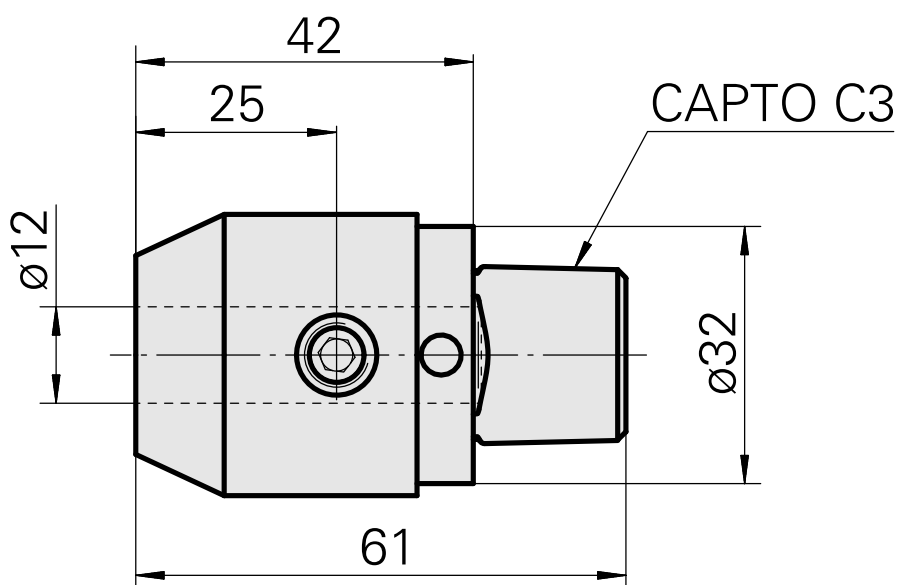

INDEX CAPTO C3 D12

Technical data

TH accessories category

INDEX CAPTO C3

Mounting

D12

Quick change inserts

Weldon mounting

Documents

No downloads available for this product

Accessories

Optional accessories

Other accessories

[Mounting sleeve with collar D12](#)

Product ID : 11060576

Previous product ID : W94280.21--

[Clamping sleeve D12](#)

Product ID : 10964938

Previous product ID : 993112.----
