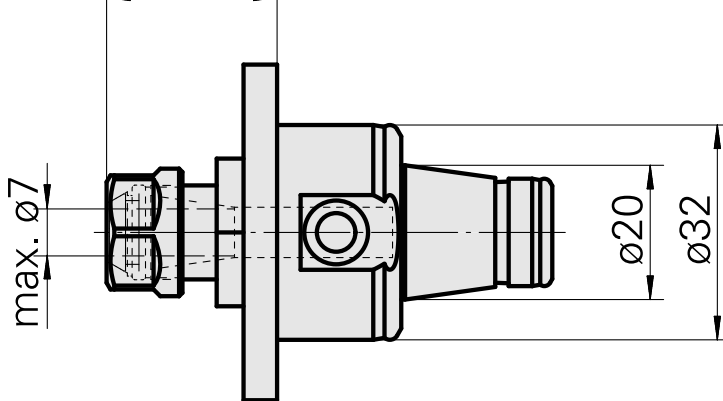

min.23,7 - max.25,4