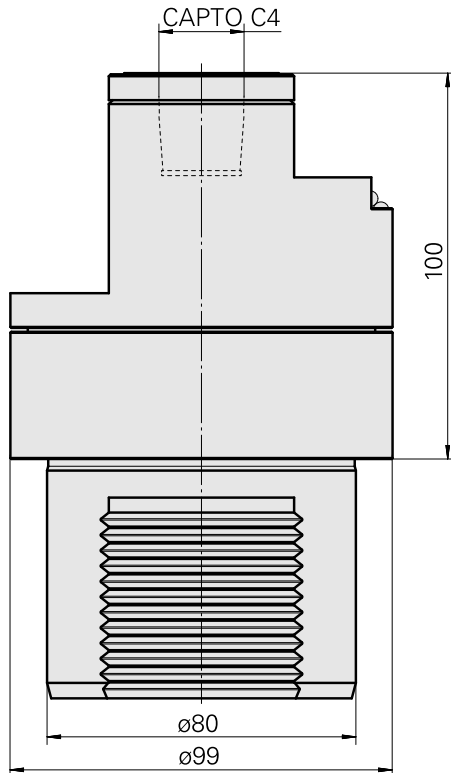

Presetting device D80/INDEX CAPTO C4

Technical data

TH accessories category

Adapter for presetting units

Mounting

D80 for presetting devices

Tool mounting

CAPTO C4