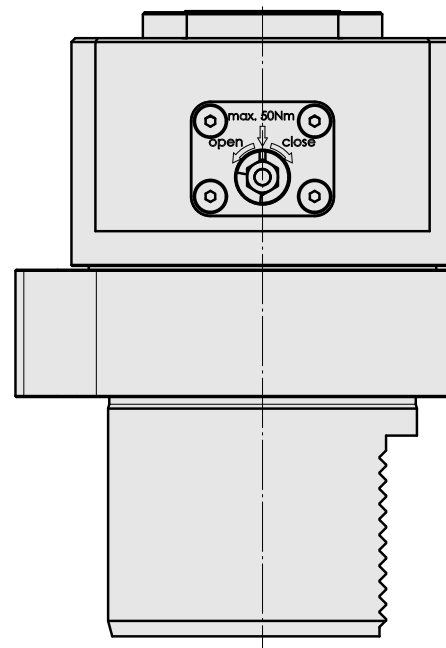

Presetting device D80/INDEX CAPTO C4

Technical data

TH accessories category

Adapter for presetting units

Mounting

D80 for presetting devices

Tool mounting

CAPTO C4