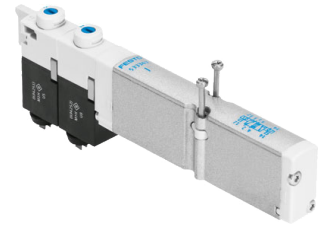

Solenoid valve Nr.533347

Technical data

Type of reset	Air spring
Valve function	2x3/2 closed, monostable

No 3-side view is currently available for this product

10739965
477186.4541

INDEX

Documents

No downloads available for this product