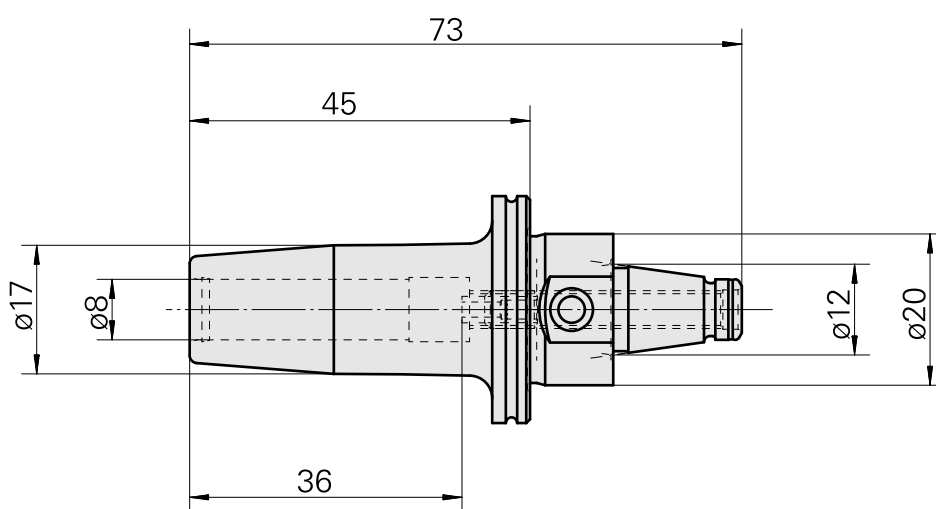

### Technical data

TH accessories category

WFB 20-12

Mounting

Shrink-fit mounting D8

Quick change inserts

shrink-fit mounting

## **Accessories**

Optional accessories

**Other accessories**

[Adjusting screw M 5x10](#)

Product ID : 10674886

Previous product ID : 326793

---