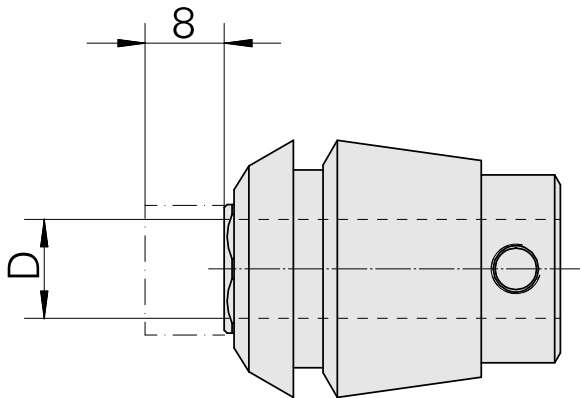

## ER-Collet chuck for taps ET 1-25 6mm

### Technical data

TH accessories category	ER-Collet chuck for taps
Mounting	ER25
Tool mounting	6mm
Collet type	ET 1-25

10730338  
322463

**INDEX**

---