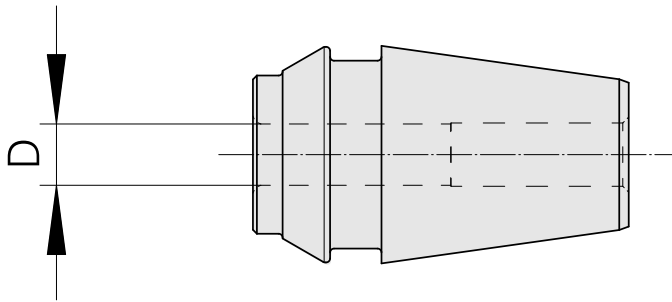

ER-shrink collet ER 11 6mm

Technical data

TH accessories category	ER-shrink collet
Mounting	ER11
Tool mounting	6mm
Collet type	ER 11

Documents

No downloads available for this product