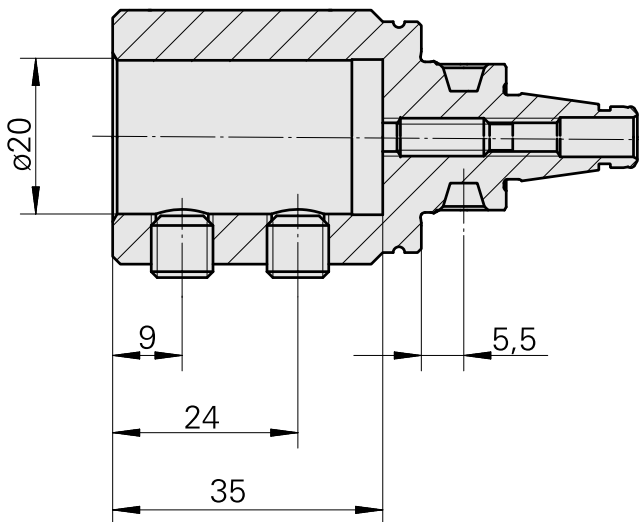

### Technische Daten

TH accessories category

WFB 20-12

Mounting

D20

Quick change inserts

Boring tool holder

A-A