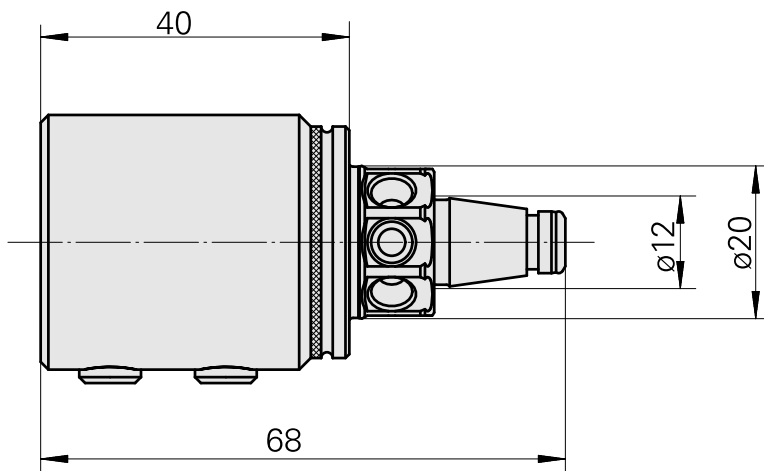

### Technische Daten

TH accessories category

WFB 20-12

Mounting

D20

Quick change inserts

Boring tool holder

A-A