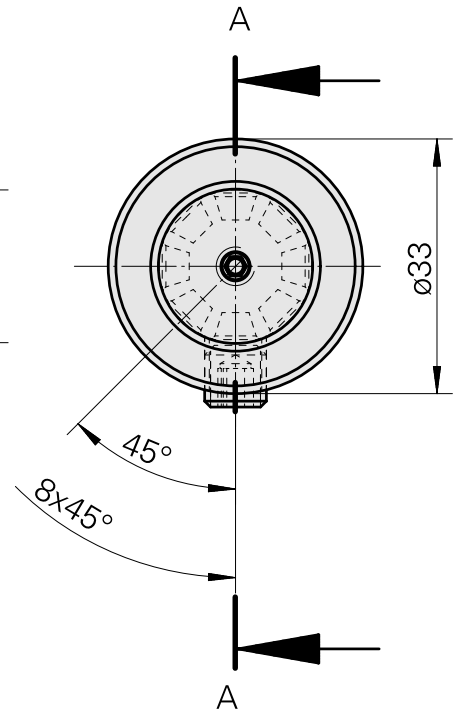

WFB 20-12 D20

Technical data

TH accessories category

WFB 20-12

Mounting

D20

Quick change inserts

Boring tool holder

Previous product ID : W68511.0403

TH accessories
category
Mounting sleeve with
collar

Mounting
D20

Tool mounting
3mm

[Mounting sleeve with collar D20/ 4mm](#)

Product ID : 10215398

Previous product ID : W68511.0404

TH accessories
category
Mounting sleeve with
collar

Mounting
D20

Tool mounting
4mm

[Mounting sleeve with collar D20/ 5mm](#)

Product ID : 10832261

Previous product ID : W68510.0405

TH accessories
category
Mounting sleeve with
collar

Mounting
D20

Tool mounting
5mm

[Mounting sleeve with collar D20/ 6mm](#)

Product ID : 10048953
Previous product ID : W68510.0406

TH accessories category Mounting sleeve with collar	Mounting D20	Tool mounting 6mm
--	--------------	-------------------