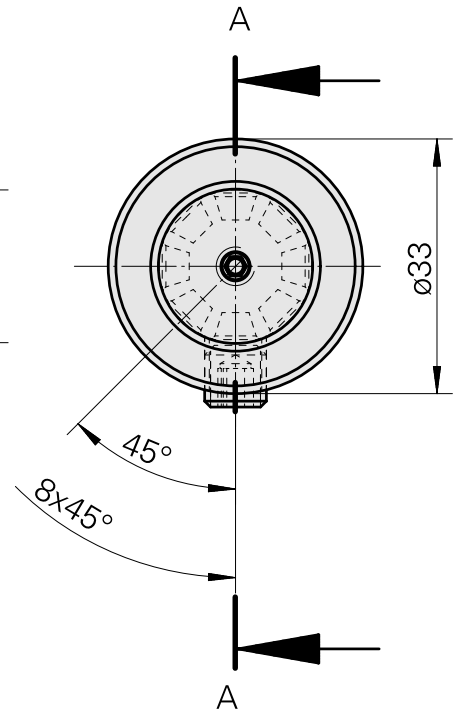

### Technische Daten

TH accessories category

WFB 20-12

Mounting

D20

Quick change inserts

Boring tool holder

A-A