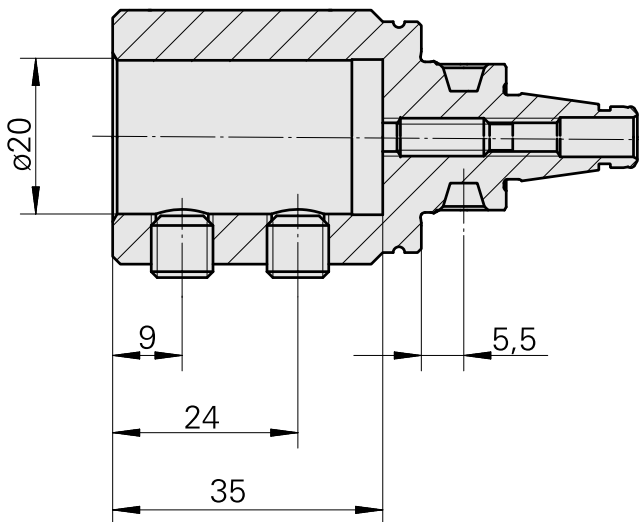

WFB 20-12 D20

Technical data

TH accessories category

WFB 20-12

Mounting

D20

Quick change inserts

Boring tool holder

A-A