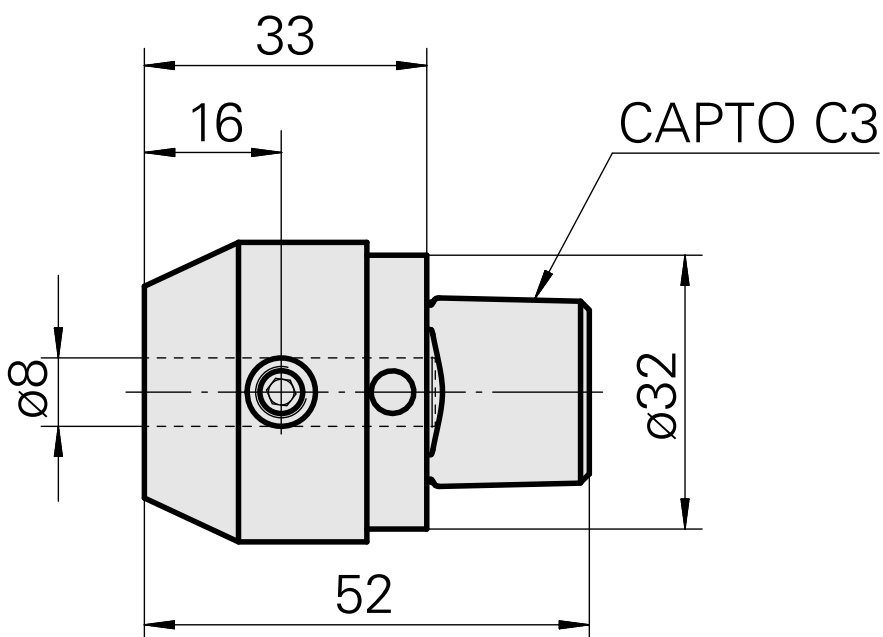

INDEX CAPTO C3 D8

Technical features

TH accessories category

INDEX CAPTO C3

Mounting

D8

Quick change inserts

Weldon mounting