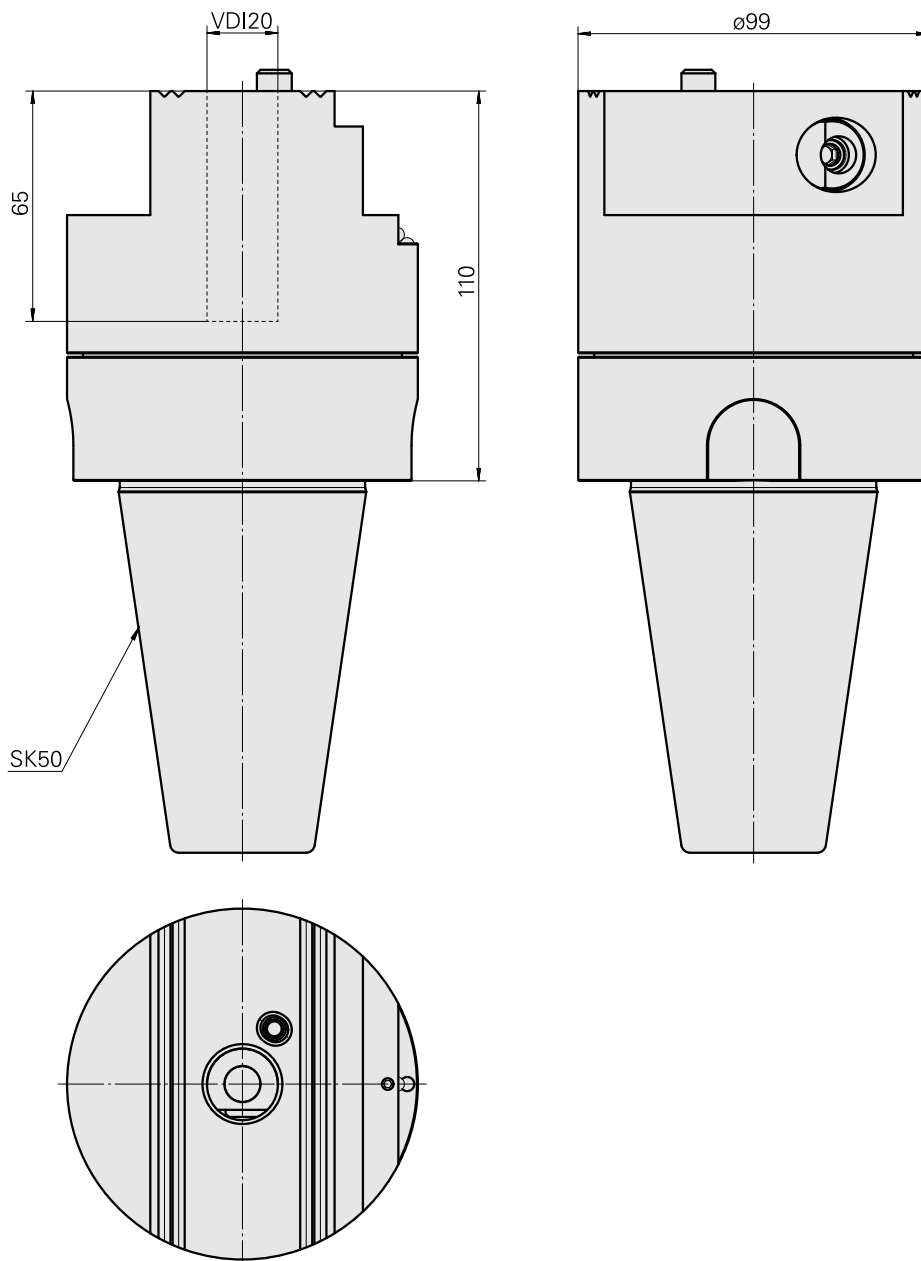

Adaptor

Technical features

TH accessories category

Adapter for presetting units

Mounting

SK50

Tool mounting

VDI 20