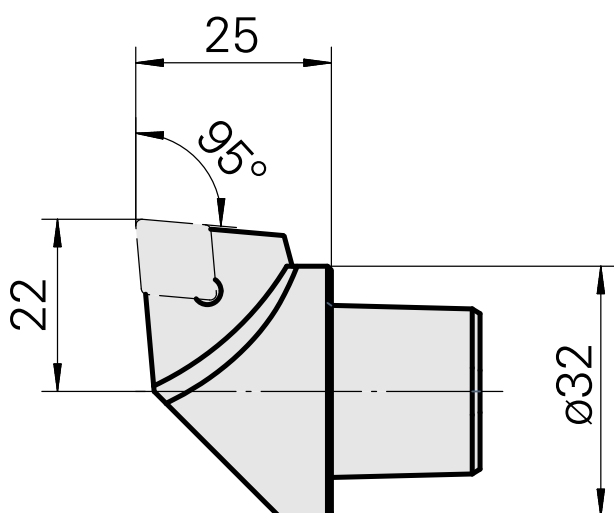

INDEX CAPTO C3 for CC.. 09T3.., left, without gripper groove

Technical data

TH accessories category

INDEX CAPTO C3

Mounting

for CC.. 09T3..

Quick change inserts

Turning tool holder