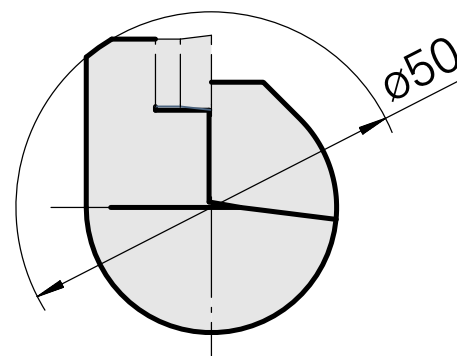

INDEX CAPTO C3 for CC.. 09T3.., left, without gripper groove

Technical data

TH accessories category

INDEX CAPTO C3

Mounting

for CC.. 09T3..

Quick change inserts

Turning tool holder