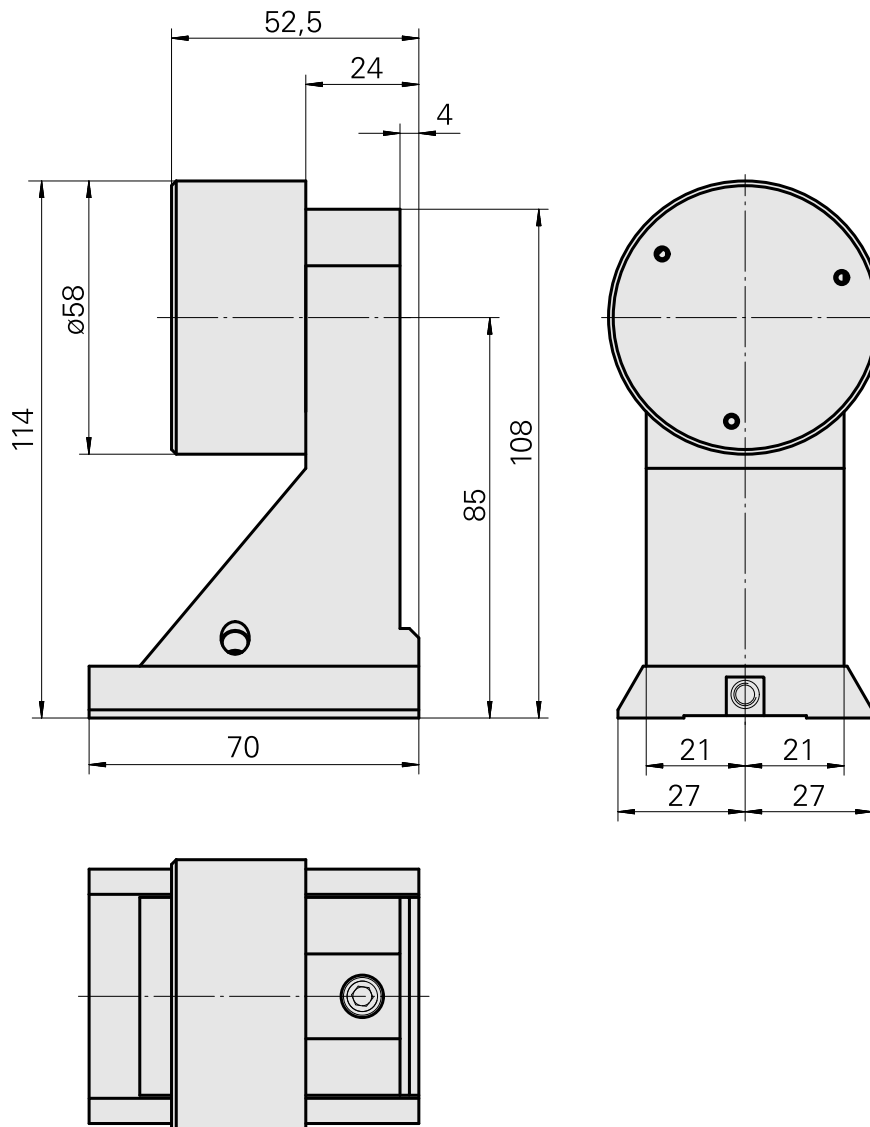

## Bar stop Dovetail (ABC), adjustable

### Technical data

Shank VDI	Dovetail (ABC)
Drive	not live
Fixation VDI	none
reversible 180°	no
X [mm]	85 (3.35")
Y [mm]	-
Z [mm]	-17 (-0.67)
INDEX TRAUB products	ABC • ABC.2

10677834  
W8900003

**INDEX**