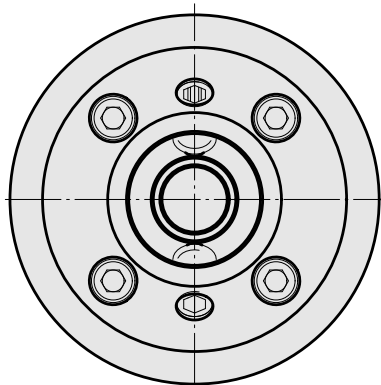

Mount

Technical data

TH accessories category

Adapter pre-adjustment block

Tool mounting

HSK 40

Documents

No downloads available for this product