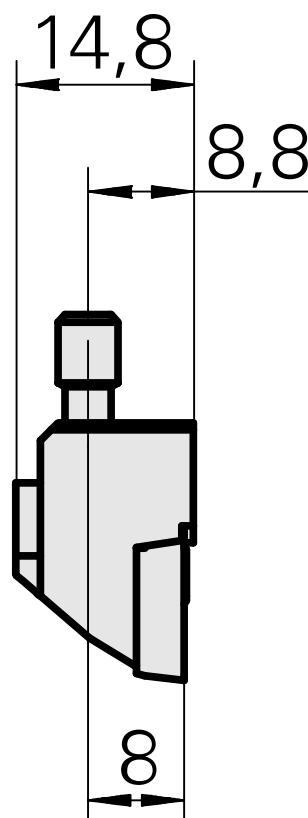

Cassette

Technical data

TH accessories category

Cassette, right

Mounting

for DC.. 11T3..

Documents

No downloads available for this product