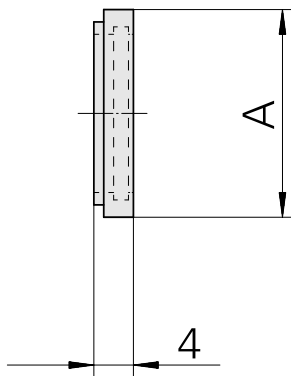

Sealing washer ER25 12.5-13mm, for internal cooling lubricant supply

Technical data

TH accessories category	Sealing washer
Mounting	ER25
Tool mounting	12.5-13mm
Collet type	ER 25

Documents

No downloads available for this product