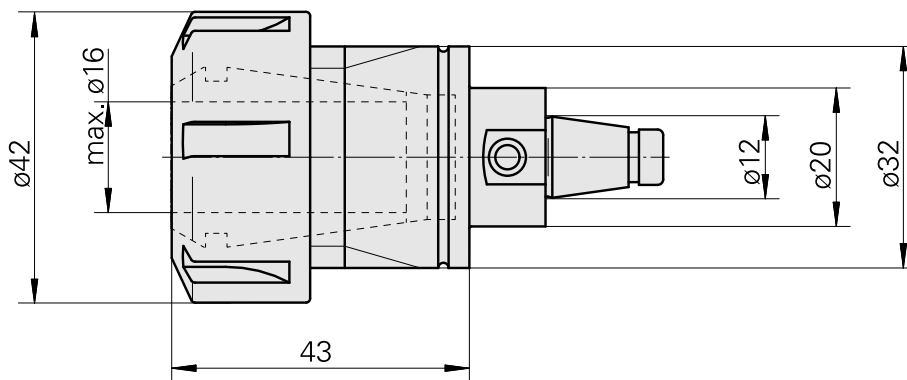

WFB 20-12 ER25

Technical data

Categoria acces. portautensile	WFB 20-12
Attacco	ER25
Accessorio per cambio rapido	attacco pinza di serraggio

Documents

No downloads available for this product

Accessories

Required for operation

[Spanner](#)

Product ID : 10802433

Previous product ID : 490219.0251

TH accessories category Tool	Mounting ER25	Collet type ER 25	Clamping nut type Female thread
Tools for Collet chucks Clamping nut wrench			