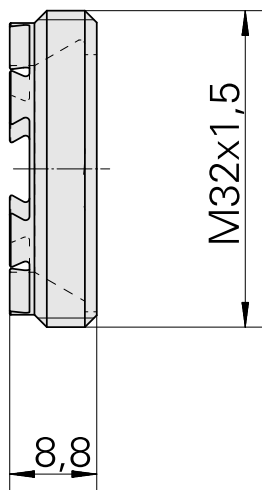

### Technical data

TH accessories category

Clamping nut

Mounting

ER25

Collet type

ER 25

Clamping nut type

Male thread

10630063  
901939.5251

**INDEX**

---