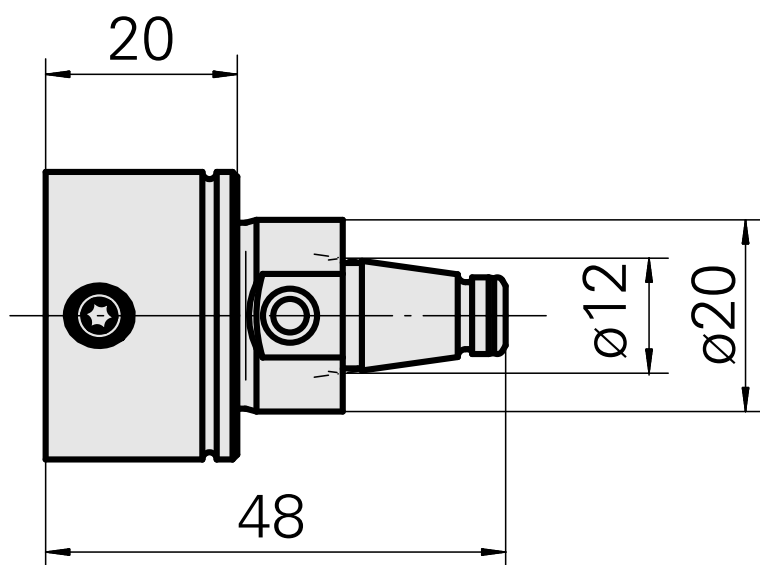

### Technical data

TH accessories category	WFB 20-12
Mounting	WFB 20-12
Quick change inserts	miscell mounting

### **Other accessories**

[TORX SCREW M6 X 7MM M 6x1x7](#)

Product ID : 10004947

Previous product ID : 326171

---