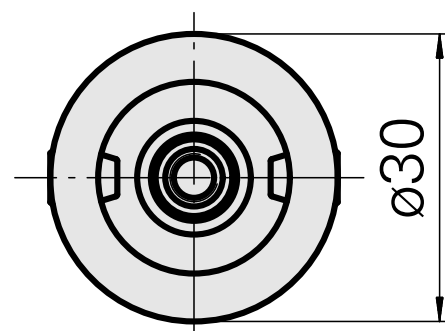

### Technical data

TH accessories category	WFB 20-12
Mounting	WFB 20-12
Quick change inserts	miscell mounting