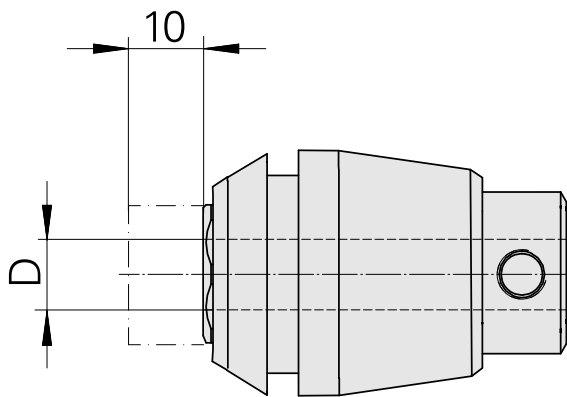

## ER-Collet chuck for taps ET 1-32 6.3mm

### Technical data

TH accessories category	ER-Collet chuck for taps
Mounting	ER32
Tool mounting	6.3mm
Collet type	ET 1-32

10618837  
324256

**INDEX**

---