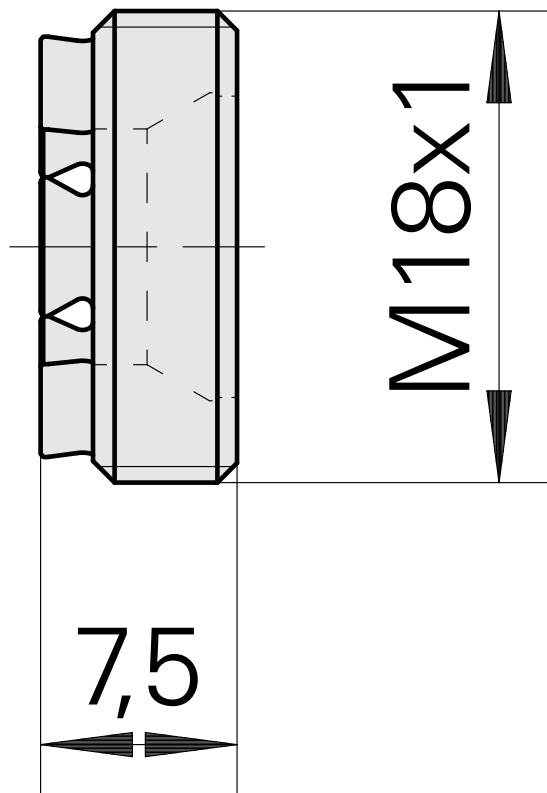

Clamping nut

Technical data

TH accessories category

Clamping nut

Mounting

ER11

Collet type

ER 11

Clamping nut type

Male thread

10604420
901939.5111

INDEX

Documents

No downloads available for this product