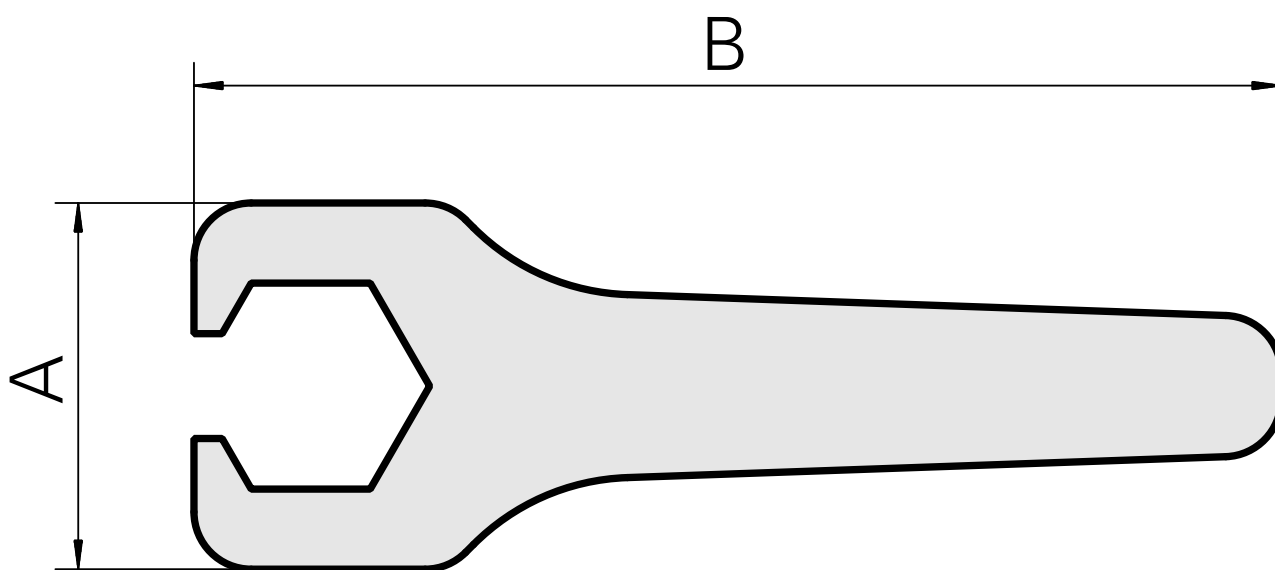

Spanner

Technical data

TH accessories category

Tool

Mounting

ER20

Collet type

ER 20

Clamping nut type

Female thread

Tools for Collet chucks

Clamping nut wrench

10603529
490219.0201

INDEX

Documents

No downloads available for this product