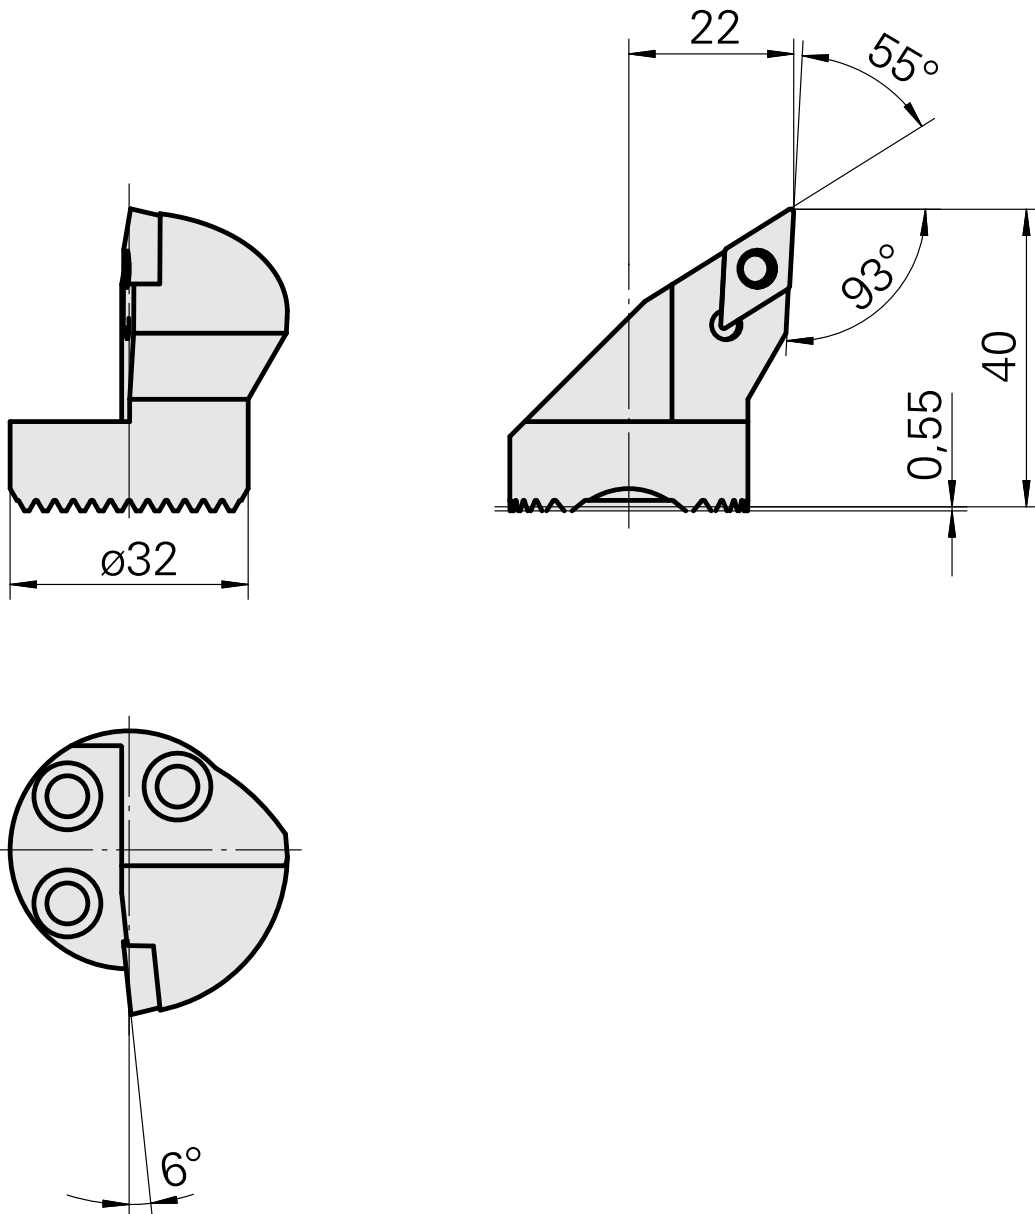

Boring head for DC.. 11T3..

Technical data

Mounting	for DC.. 11T3..
Cooling	internal
Pressure	50 bar
X [mm]	40 (1.57")
Z [mm]	22 (0.87)
INDEX TRAUB products	G220.3 • R200 • TNX65/42 • TNX220.3

10586077
W9990280

INDEX

Documents

No downloads available for this product

Accessories

Required for operation

[Countersunk screw Wohlhaupter Nr. 115673](#)

Product ID : 10587078

Previous product ID : W00013.0026
