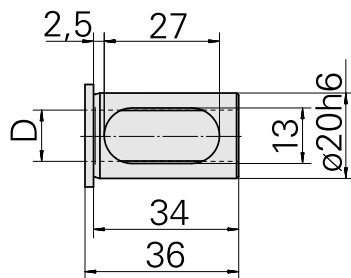

Mounting sleeve with collar D20/ 12mm

Technical data

| | |
|-------------------------|-----------------------------|
| TH accessories category | Mounting sleeve with collar |
| Mounting | D20 |
| Tool mounting | 12mm |