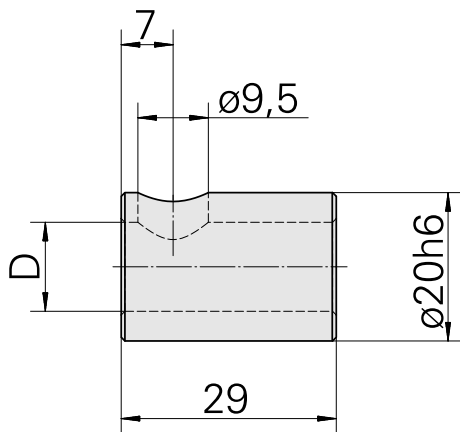

Clamping sleeve D20/ 16mm

Technical data

TH accessories category	Clamping sleeve
Mounting	D20
Tool mounting	16mm

Documents

No downloads available for this product