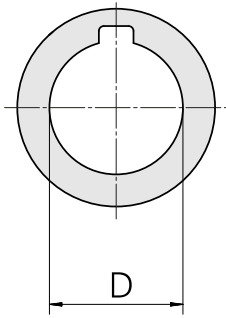

Ring, width 6 mm (0.23")

Technical data

TH accessories category

Mill arbor ring

Mounting

Milling shaft D27

10551274
251391.2706

INDEX