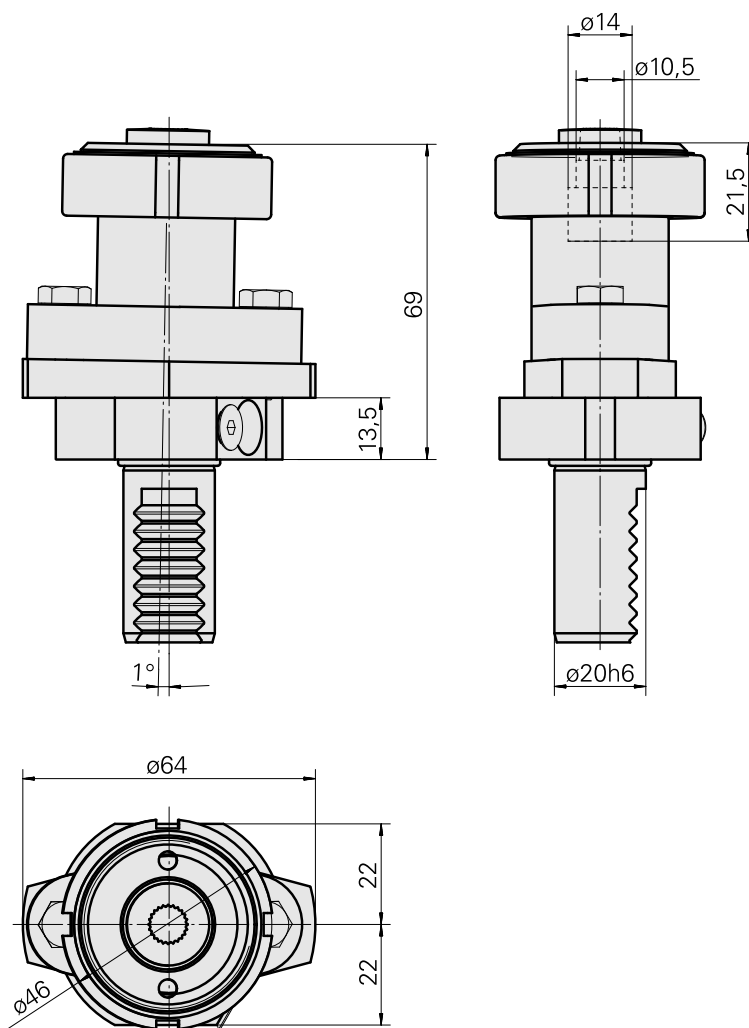

## Broachholder VDI 20 D24, rotating, live

### Technical data

Shank VDI	VDI 20
Drive	not live
Fixation VDI	none
Cooling	external
Pressure	20 bar
Mounting	D24
reversible 180°	no
X [mm]	69 (2.72")
Y [mm]	-
Z [mm]	-