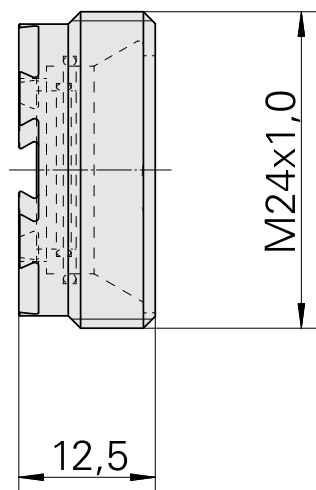

Clamping nut, for internal cooling lubricant supply

Technical data

TH accessories category	Clamping nut
Mounting	ER16
Collet type	ER 16
Clamping nut type	Male thread

10546850
326691

INDEX

Documents

No downloads available for this product