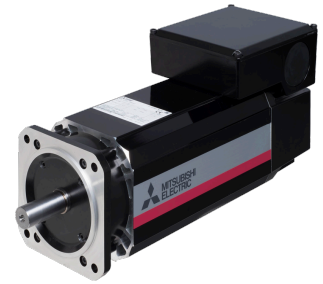

## Motor

### Technical data

Electrical assemblies

Motor accessories

Rated power W

5500 Watt

No 3-side view is currently available for this product

10534717  
103966

**INDEX**