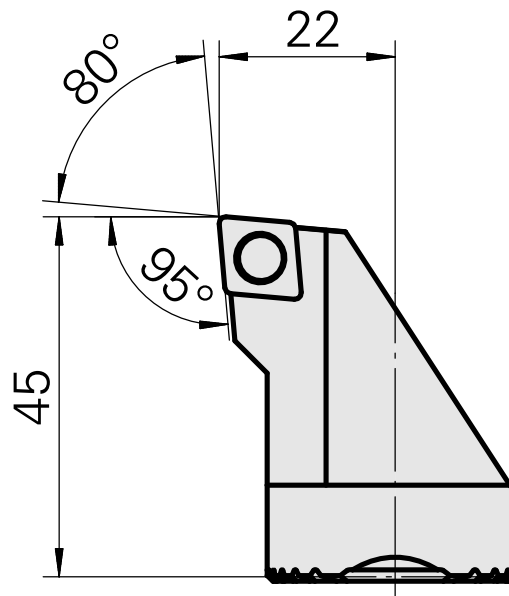

X [mm]

45 (1.77")

Z [mm]

22 (0.87)

INDEX TRAUB products

G220.3 • G220 • R200 • TNX65/42 •
TNX220.3

Documents

No downloads available for this product