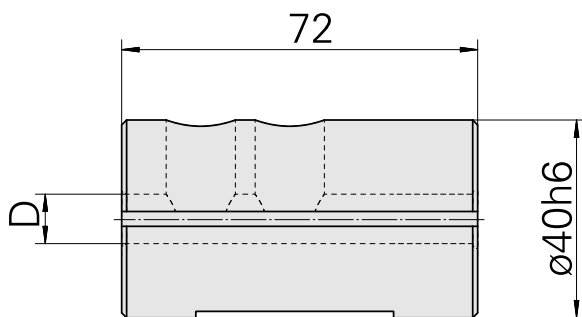

Mounting sleeve D40/ 18mm

Technical data

TH accessories category	Mounting sleeve
Mounting	D40
Tool mounting	18mm

Documents

No downloads available for this product