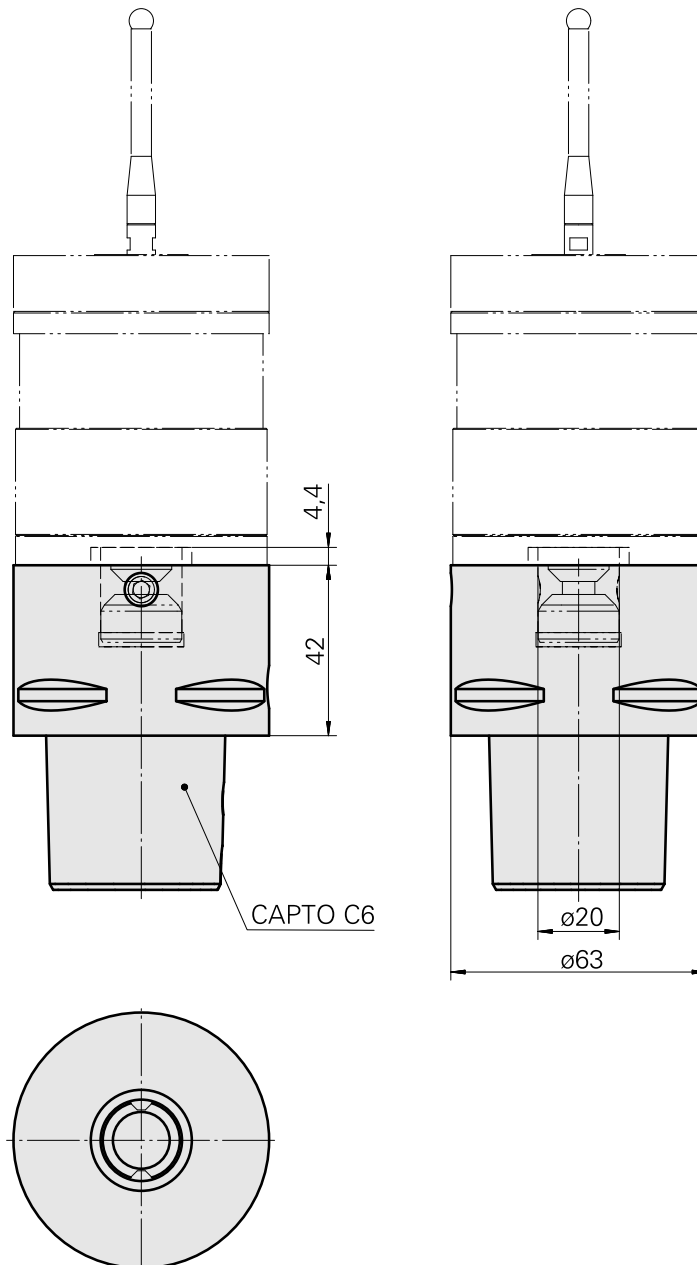

INDEX CAPTO C6, Probe holder Renishaw D20

Technical data

| | |
|-------------------------|----------------|
| TH accessories category | INDEX CAPTO C6 |
| Tool mounting | Renishaw D20 |
| Quick change inserts | Probe holder |