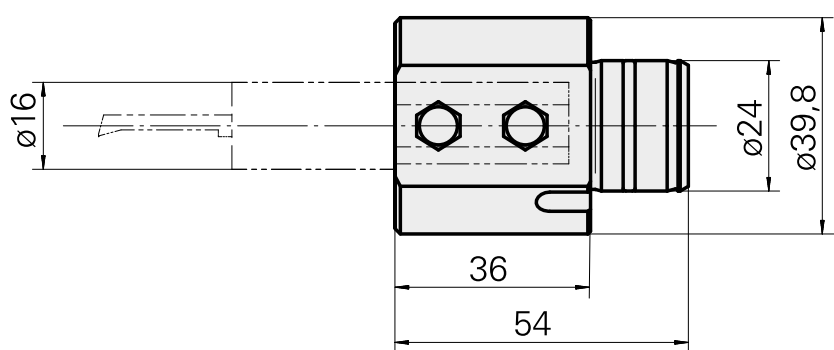

Mount D16 (0.63 ")

Technical data

Drive	not live
Cooling	internal
Mounting	D16
Pressure	80 bar
X [mm]	36 (1.42")
Y [mm]	-
Z [mm]	-
INDEX TRAUB products	ABC65 • TNK42/65 • TNL18 • TNL20 • TNL32-11 • TNL32 • TNL32-11 compact • TNL20-11 • TNL32 compact • TNK40.2-10 • TNL20.2 • TNK40.2

[Clamping screw M 6x15](#)

Product ID : 10762814

Previous product ID : 900804

[Clamping screw M 6x10](#)

Product ID : 10682377

Previous product ID : 900710
