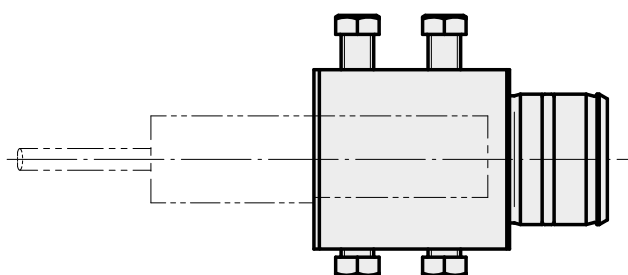

Mount D16 (0.63 ")

Technical data

Drive	not live
Cooling	internal
Mounting	D16
Pressure	80 bar
X [mm]	36 (1.42")
Y [mm]	-
Z [mm]	-
INDEX TRAUB products	ABC65 • TNK42/65 • TNL18 • TNL20 • TNL32-11 • TNL32 • TNL32-11 compact • TNL20-11 • TNL32 compact • TNK40.2-10 • TNL20.2 • TNK40.2

[Clamping screw M 6x15](#)

Product ID : 10762814

Previous product ID : 900804

[Clamping screw M 6x10](#)

Product ID : 10682377

Previous product ID : 900710
