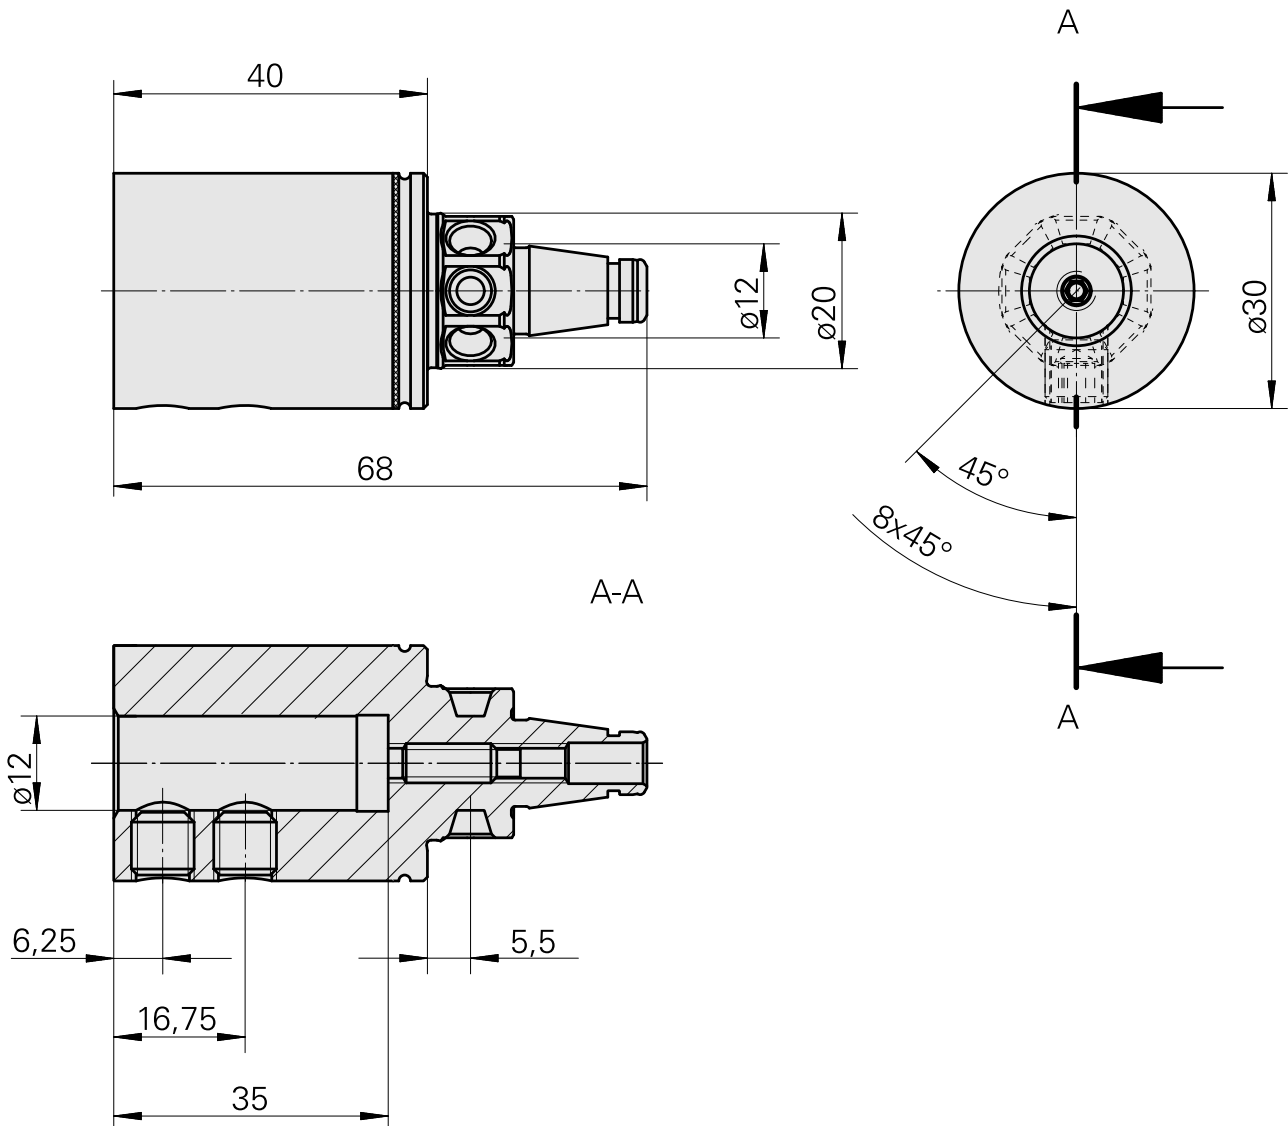

WFB 20-12 D12

Technical data

TH accessories category	WFB 20-12
Mounting	D12
Quick change inserts	Boring tool holder

Documents

No downloads available for this product

Accessories

Optional accessories

Other accessories

[Mounting sleeve with collar D12](#)

Product ID : 11060576

Previous product ID : W94280.21--

[Adjusting screw M 5x15](#)

Product ID : 10491071

Previous product ID : 326794

[SET SCREW 8X8-913](#)

Product ID : 10921433

Previous product ID : 410156.0808
