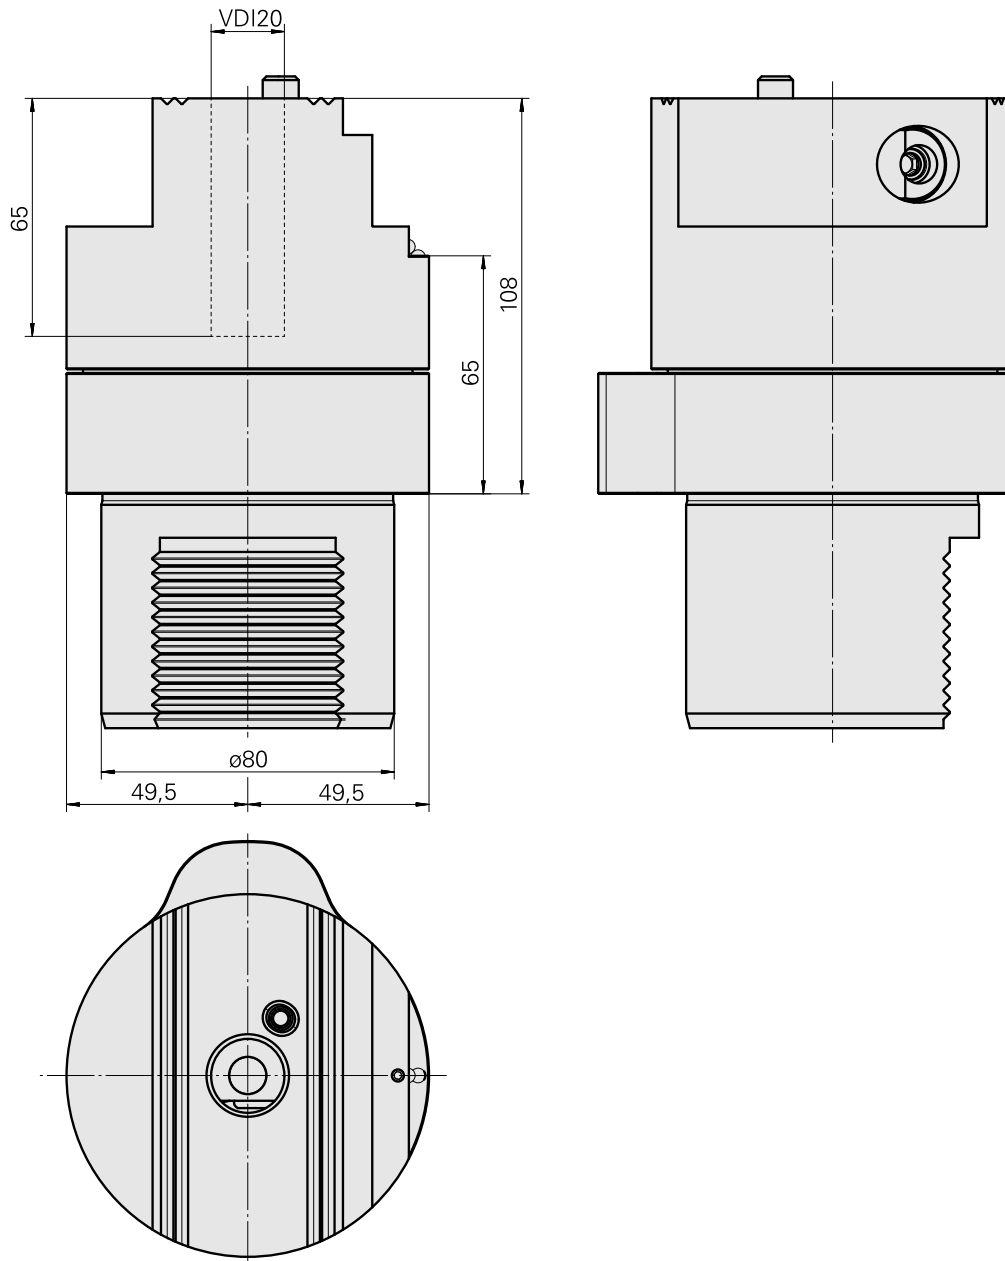

Presetting device D80/VDI20

Technical data

TH accessories category

Adapter for presetting units

Mounting

D80 for presetting devices

Tool mounting

VDI 20