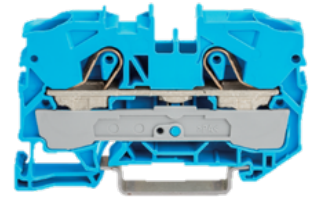

### Technical data

<b>manufacturer product line</b>	Wago
<b>Electrical assemblies</b>	Terminal
<b>manufacturer product line</b>	Wago Serie 2010
<b>Length</b>	68 Millimeter
<b>Width</b>	10 Millimeter
<b>Height</b>	37 Millimeter
<b>Cross-section</b>	10 Square millimeter
<b>Number of wires/poles (ST)</b>	2 Piece
	BU - blue