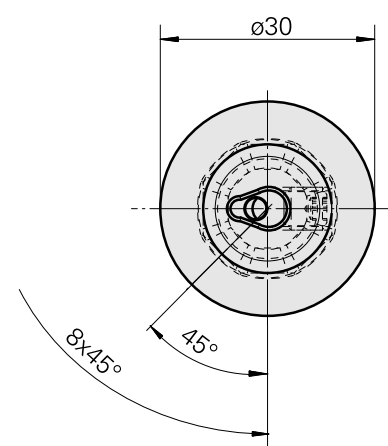

WFB 20-12 Horn Type 105

Technical data

TH accessories category

WFB 20-12

Mounting

Horn Type 105

Quick change inserts

Horn S-Mini