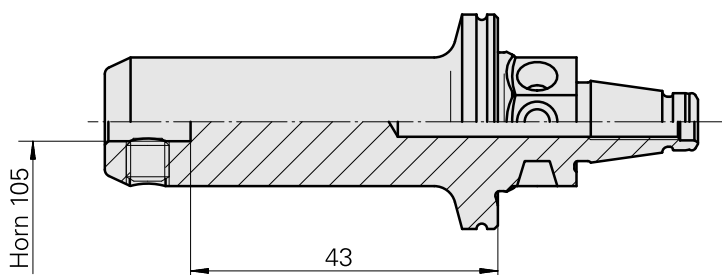

WFB 20-12 Horn Type 105

Technical data

TH accessories category

WFB 20-12

Mounting

Horn Type 105

Quick change inserts

Horn S-Mini