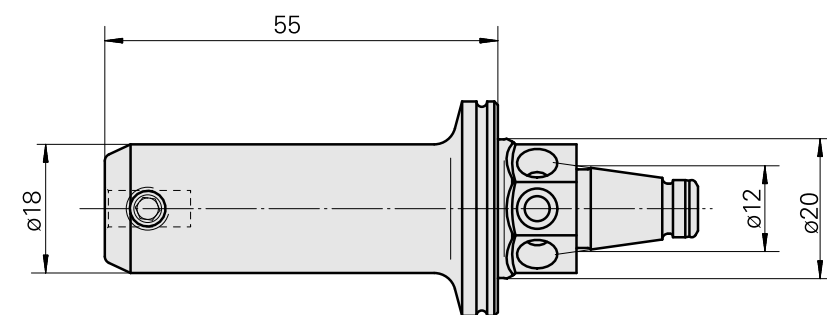

WFB 20-12 Horn Type 105

Technical data

TH accessories category

WFB 20-12

Mounting

Horn Type 105

Quick change inserts

Horn S-Mini