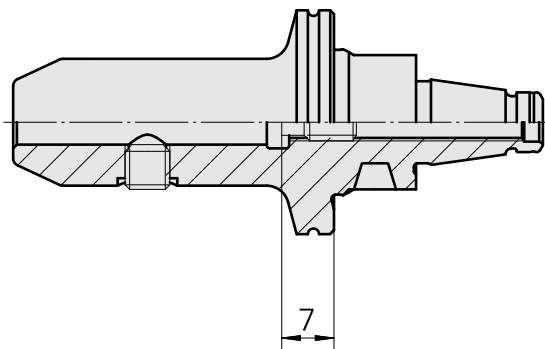

### Technical data

TH accessories category	WFB 20-12
Mounting	D6
Quick change inserts	Weldon mounting