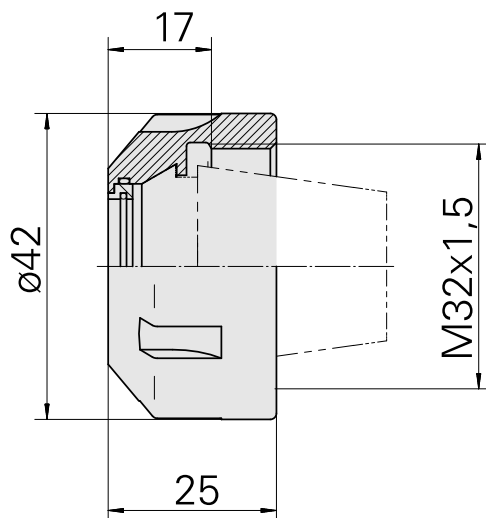

## Clamping nut, for internal cooling lubricant supply

### Technical data

TH accessories category	Clamping nut
Mounting	ER25
Collet type	ER 25
Clamping nut type	Female thread

10464259  
901939.3251

**INDEX**

---