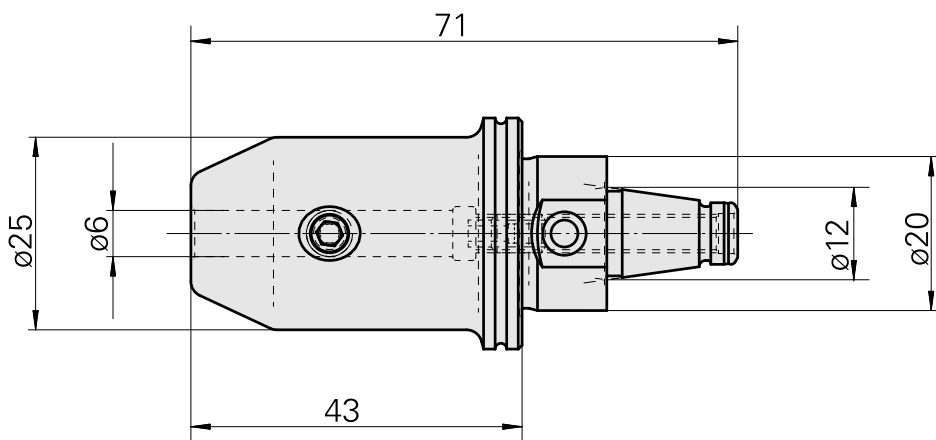

WFB 20-12 D6

Technical data

TH accessories category	WFB 20-12
Mounting	D6
Quick change inserts	Weldon mounting

Documents

No downloads available for this product

Accessories

Optional accessories

Other accessories

[Adjusting screw M 5x10](#)

Product ID : 10674886

Previous product ID : 326793

[Clamping screw M 6x 6 \(106AWS\)](#)

Product ID : 10565283

Previous product ID : 326789
